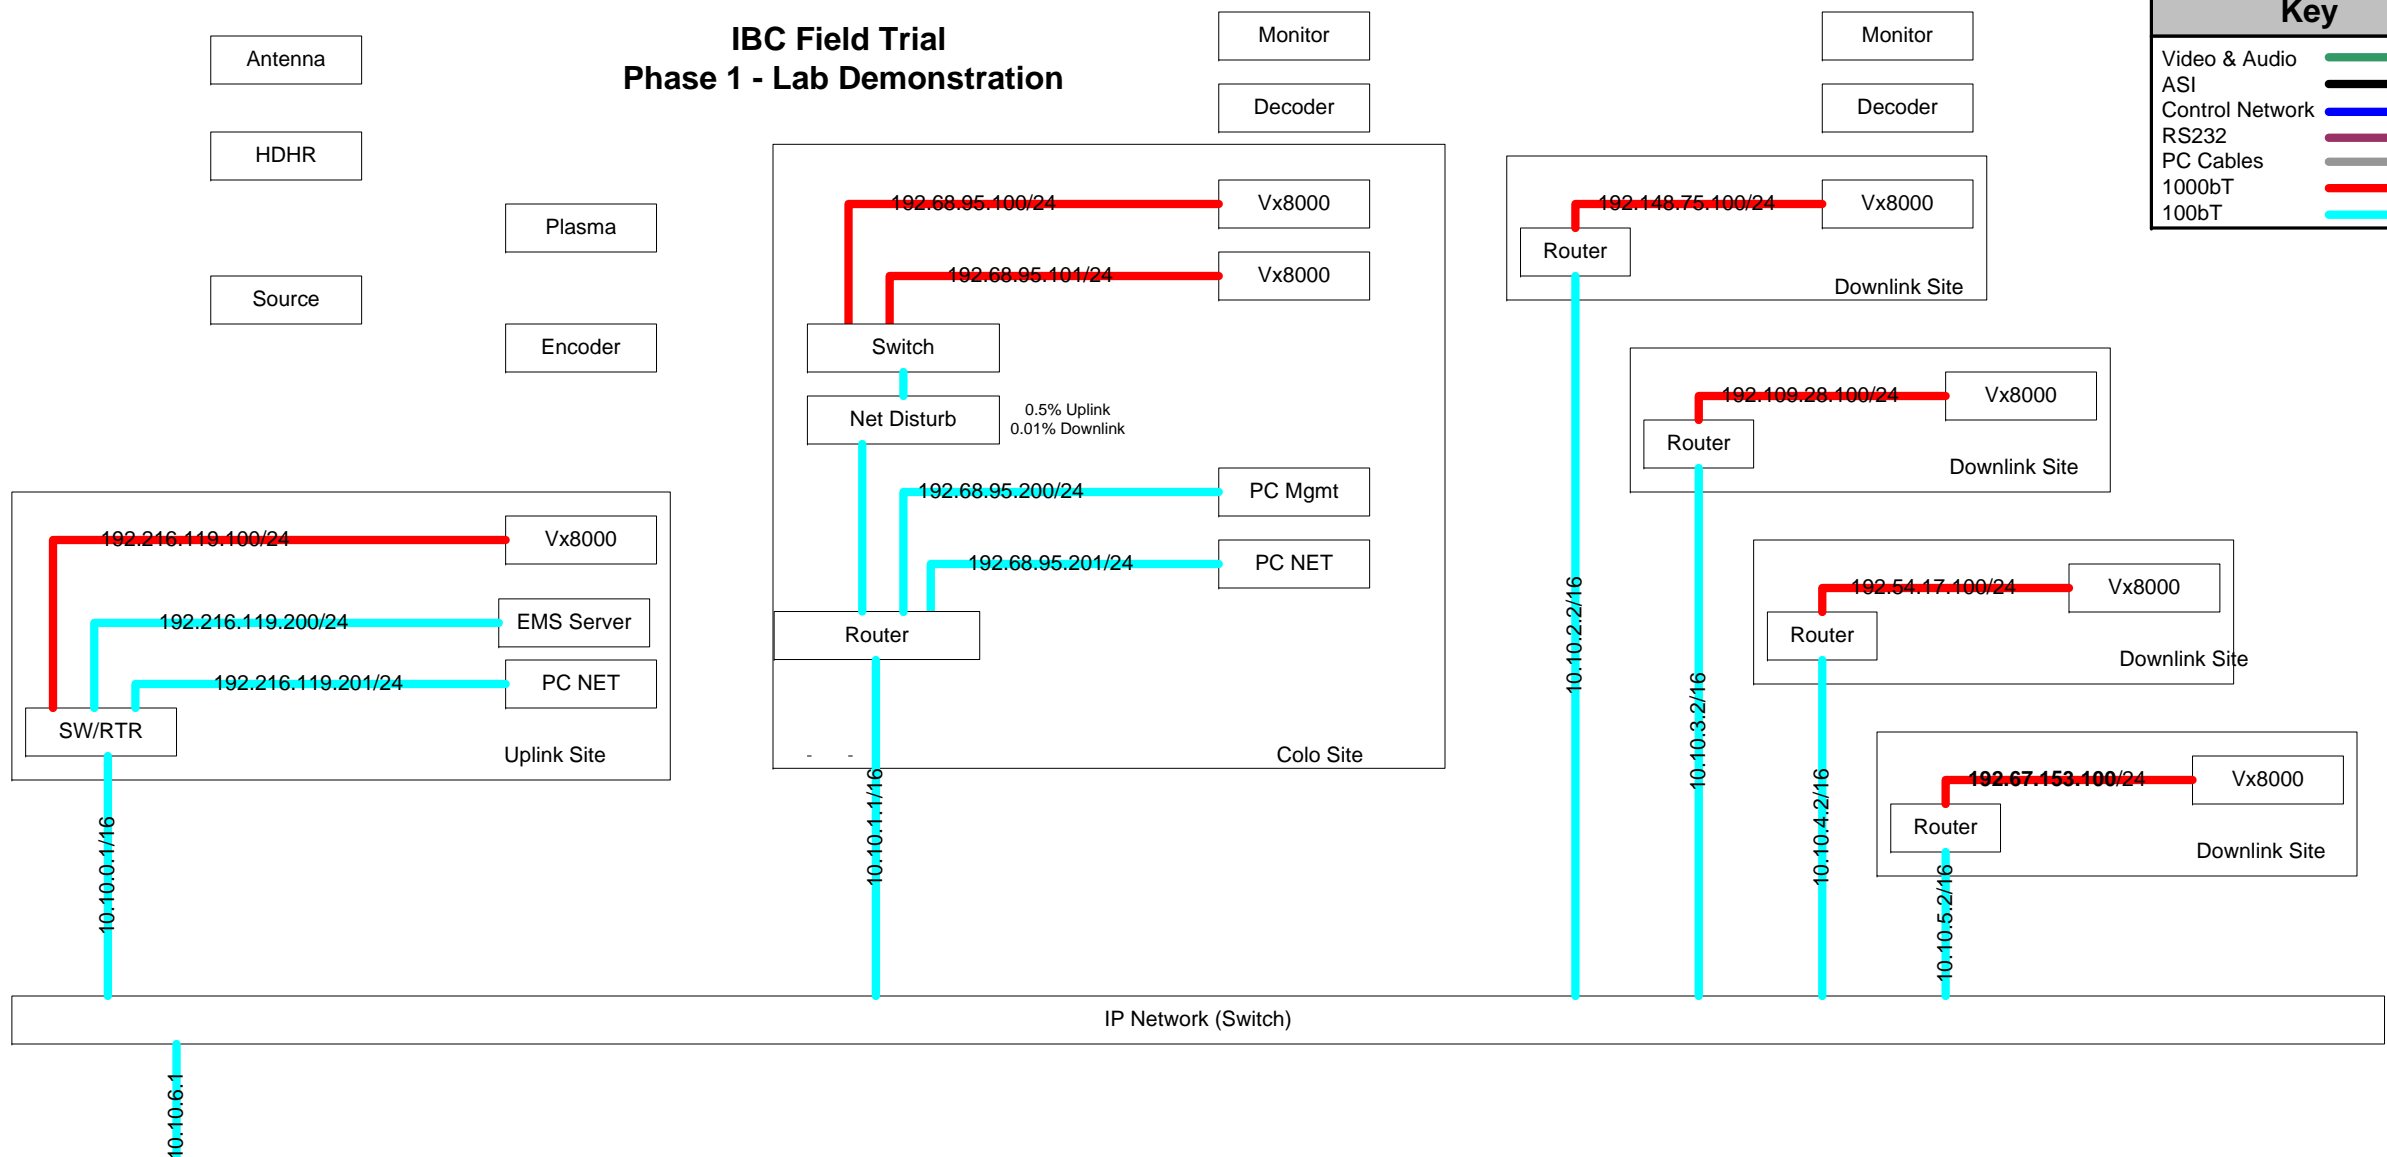

# IBC Field Trial Phase 1 - Lab Demonstration

## Key

Video & Audio	
ASI	
Control Network	
RS232	
PC Cables	
1000bT	
100bT	